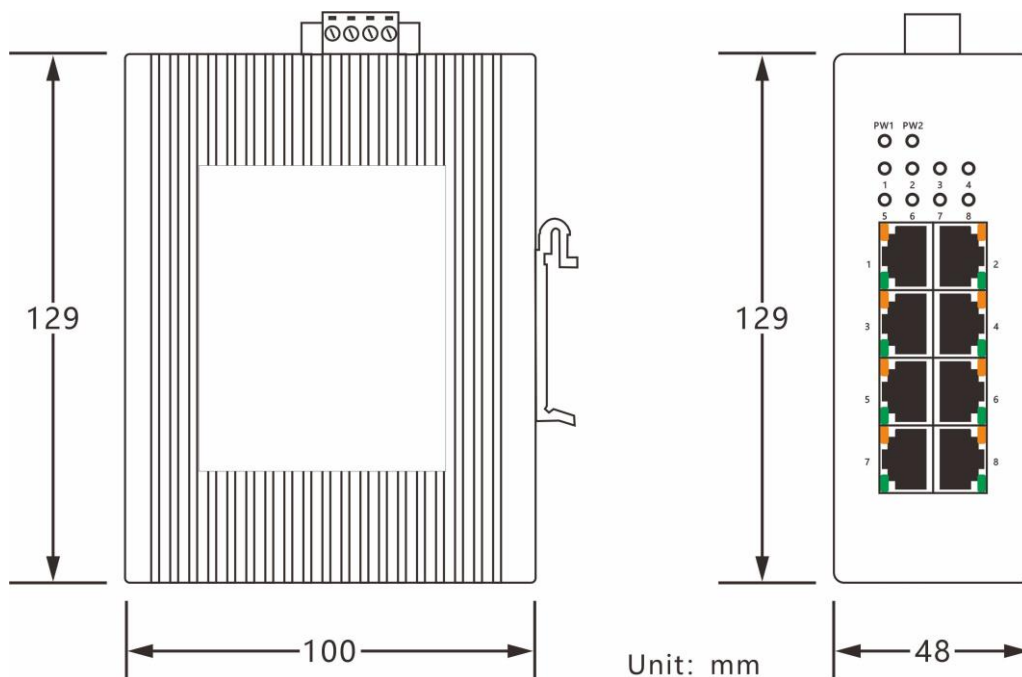

Model OT-ES008

Industrial Ethernet Switch

Product Datasheet

OT-ES008 Industrial Ethernet Switch is an unmanaged industrial Ethernet switch that supports 8 10/100Base-TX ports. With a fanless, low-power design and a wide operating temperature range, it features surge protection for the ports, making it especially suitable for high-traffic, real-time outdoor environments. This switch is widely applicable in industrial automation control, road networks, campuses, residential communities, rail transit and power monitoring.

Features

- ◆ All 8 x 10/100Base-TX ports
- ◆ Supports IEEE 802.3/802.3u/802.3x store-and-forward mode
- ◆ All ports feature full line-rate forwarding capabilities, ensuring non-blocking packet transmission
- ◆ Support auto MDI/MDIX function for automatic port flipping
- ◆ Support redundant power input and features overload and reverse polarity protection
- ◆ High-strength corrugated profile metal casing, rail-mounted installation, and IP40 protection rating

Dimension

Note: Dimension error value ± 1 mm

Technical Parameter

Category		Description
Interface	Electrical Port	10/100Base-TX RJ45, auto-negotiation
	Power Interface	5.08mm industrial terminal
Power	Power Input	9-36VDC / 12-24VAC
	Overload Protection	Support
Physical Characteristic	Installation	DIN-rail
	Protection Rating	IP40
	Dimension	129×100×48mm
	Weight	475g/PC
Operating Environment	Operating Temperature	-40°C~85°C
	Storage Temperature	-45°C~85°C
	Operating Humidity	5%~95% (Non-condensation)
Switching Characteristic	Architecture	Store and forward
	Throughput (packet per second)	1.19Mpps@ 64 bytes
	Bandwidth	1.8G (non-blocking)
Standards Conformance	Standards Compliance	IEEE802.3 IEEE802.3u

Installation Instructions

NO	Step
1	9-36VDC / 12-24VAC power input port, please pay attention to the polarity (1)
2	Power Indicator (2)
3	Network Operation Indicator (3)
4	Ethernet port interface (4)

Connection Diagram