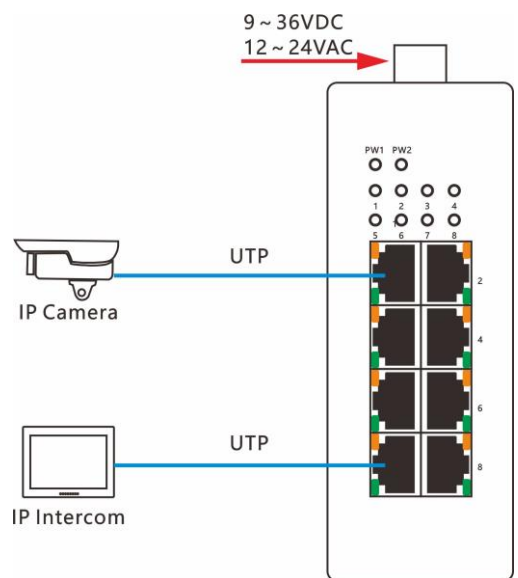

Model OT-ES008

Industrial Ethernet Switch

Product Datasheet

OT-ES008 Industrial Ethernet Switch is an unmanaged industrial Ethernet switch that supports 8 10/100Base-TX ports. With a fanless, low-power design and a wide operating temperature range, it features surge protection for the ports, making it especially suitable for high-traffic, real-time outdoor environments. This switch is widely applicable in industrial automation control, road networks, campuses, residential communities, rail transit and power monitoring.

Features

- ◆ All 8 x 10/100Base-TX ports
- ◆ Supports IEEE 802.3/802.3u/802.3x store-and-forward mode
- ◆ All ports feature full line-rate forwarding capabilities, ensuring non-blocking packet transmission
- ◆ Support auto MDI/MDIX function for automatic port flipping
- ◆ Support redundant power input and features overload and reverse polarity protection
- ◆ High-strength corrugated profile metal casing, rail-mounted installation, and IP40 protection rating

Dimension

Note: Dimension error value ± 1 mm

Technical Parameter

Category		Description
Interface	Electrical Port	10/100Base-TX RJ45, auto-negotiation
	Power Interface	5.08mm industrial terminal
Power	Power Input	9-36VDC / 12-24VAC
	Overload Protection	Support
Physical Characteristic	Installation	DIN-rail
	Protection Rating	IP40
	Dimension	129×100×48mm
	Weight	475g/PC
Operating Environment	Operating Temperature	-40°C~85°C
	Storage Temperature	-45°C~85°C
	Operating Humidity	5%~95% (Non-condensation)
Switching Characteristic	Architecture	Store and forward
	Throughput (packet per second)	1.19Mpps@ 64 bytes
	Bandwidth	1.8G (non-blocking)
Standards Conformance	Standards Compliance	IEEE802.3 IEEE802.3u

Installation Instructions

NO	Step
1	9-36VDC / 12-24VAC power input port, please pay attention to the polarity (1)
2	Power Indicator (2)
3	Network Operation Indicator (3)
4	Ethernet port interface (4)

Connection Diagram